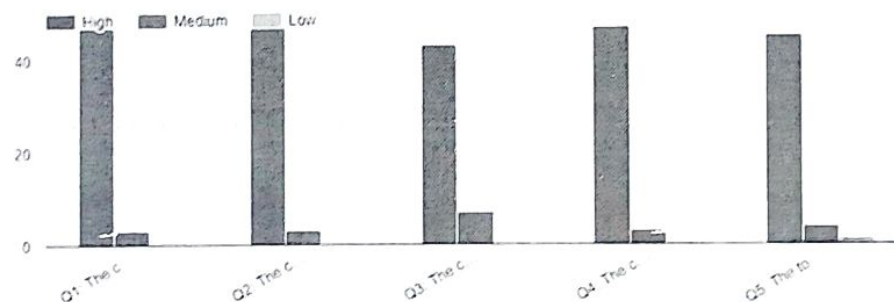

4-18-2024 11:56:45	gvashaswini11@gmail.com	IKG22CB061	Yashaswini G	High	High	High	High	High
4-18-2024 12:00:58	kannikasgowda2004@gmail.com	IKG22CB029	Kannika s gowda	High	High	High	High	High
4-18-2024 12:01:17	nehz.r4281@gmail.com	IKG22CB040	Neha Ramesh	High	High	High	High	High
4-18-2024 12:04:07	kushanuma34@gmail.com	IKG22CB031	Kushan kumar ag	Medium	High	Medium	High	Medium
4-18-2024 12:12:39	suhaail04122003@gmail.com	IKG22CB058	Suhaail Ahmed K	High	High	High	High	High
4-18-2024 12:18:00	rajitkapoor11@gmail.com	IKG22CB053	Rajit kapoor	High	High	High	High	High
4-18-2024 12:23:07	gayanabr2594@gmail.com	IKG22CB018	Gayana BR	High	High	High	High	High
4-18-2024 12:27:27	shettychandana1@gmail.com	IKG22CB01Q	Chandana K	High	High	High	High	High
4-18-2024 12:28:23	muthuvarshith290@gmail.com	IKG22CB039	Muthu Varshith	High	High	High	High	High
4-18-2024 12:29:06	anvitha.s393633@gmail.com	IKG22CB007	Anvitha S	High	Medium	High	High	Medium
4-18-2024 13:06:11	irfanahmedsharief04@gmail.com	IKG22CB022	Irfan Ahmed Sharieff	High	High	High	High	High
4-18-2024 13:14:04	saikishan8866@gmail.com	IKG22CB055	Sai Kishan S	High	High	High	High	High
4-18-2024 13:26:13	sujaamoni916@gmail.com	IKG22CB037	Monisha M	High	Medium	High	High	High
4-18-2024 14:02:46	priyasnaidu838@gmail.com	IKG22CB049	Priya	High	High	High	High	High
4-18-2024 17:40:32	kishorekn26@gmail.com	IKG22CB026	Kn kishore	High	High	High	High	High
4-22-2024 10:46:09	harshithabs109@gmail.com	IKG22CB020	Harshitha B. S	High	High	High	High	High

[Signature]

Incharge Faculty

[Signature]

Head of the Department

HOD

**DEPARTMENT OF
COMPUTER SCIENCE AND BUSINESS SYSTEMS
K.S. SCHOOL OF ENGINEERING AND MANAGEMENT
BENGALURU-560100**