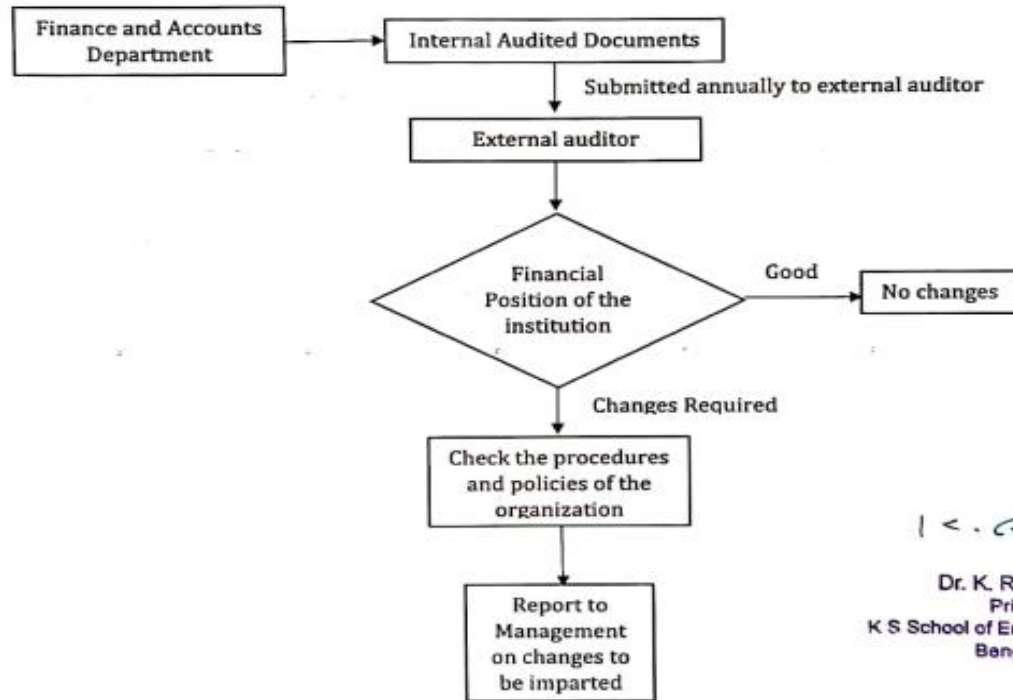

**K. S. GROUP OF INSTITUTIONS**  
**K.S. SCHOOL OF ENGINEERING AND MANAGEMENT, BANGALORE**

**SOP for External Auditing**

  
Dr. K. RAMA NARASIMHA  
Principal/Director  
K S School of Engineering and Management  
Bangaluru - 560 109