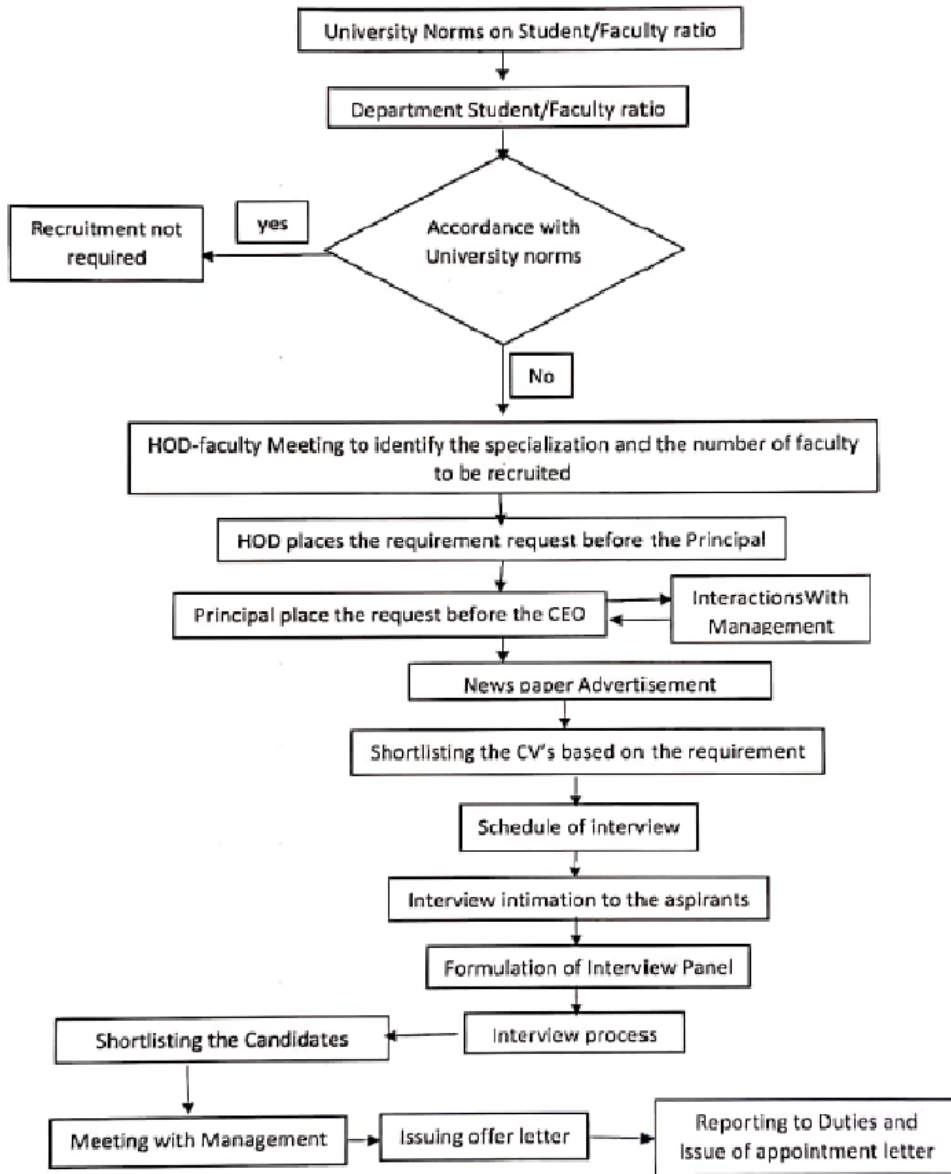

**SOP FOR FACULTY RECRUITMENT**

  
**Dr. K. RAMA NARASIMHA**  
Principal/Director  
K S School of Engineering and Management  
Bangalore - 560 109