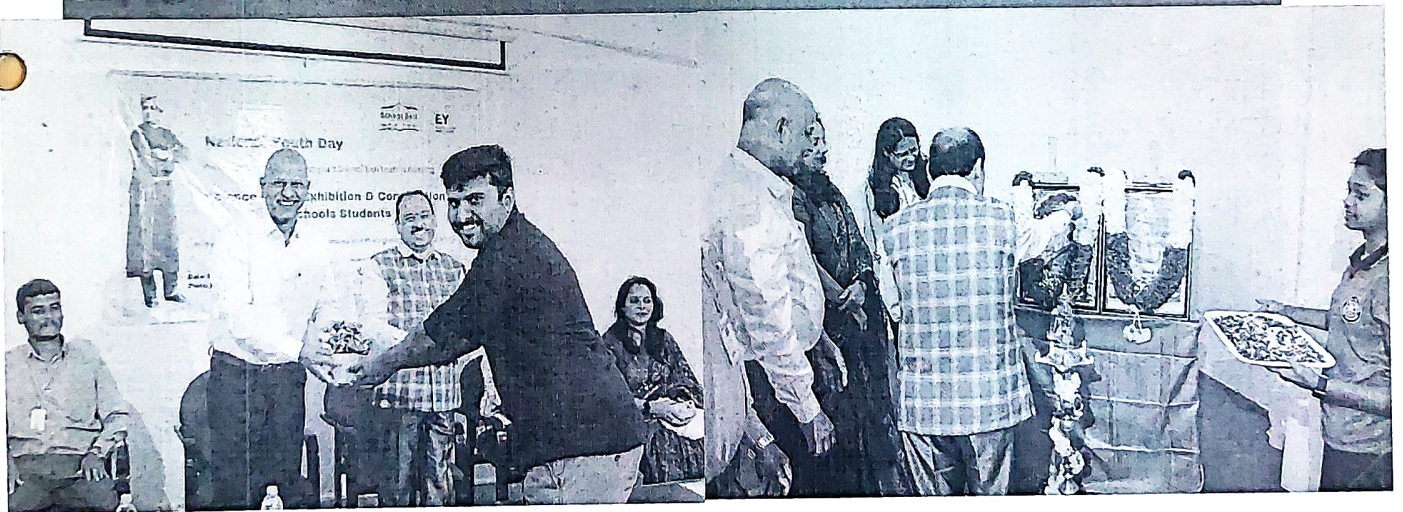

Mallasandra, Karnataka, India

Unnamed Road, Bengaluru, Mallasandra, Karnataka 560062, India

Lat 12.859254°

Long 77.543373°

12/01/24 11:52 AM GMT +05:30