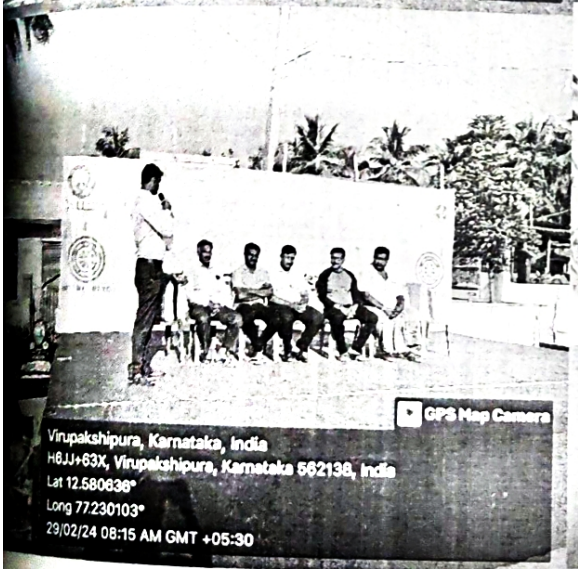

Virupakshipura, Karnataka, India
H6JJ+63X, Virupakshipura, Karnataka 562138, India
Lat 12.580045°
Long 77.230017°
29/02/24 08:25 AM GMT +05:30

Virupakshipura, Karnataka, India
H6JJ+63X, Virupakshipura, Karnataka 562138, India
Lat 12.580638°
Long 77.230103°
29/02/24 08:15 AM GMT +05:30