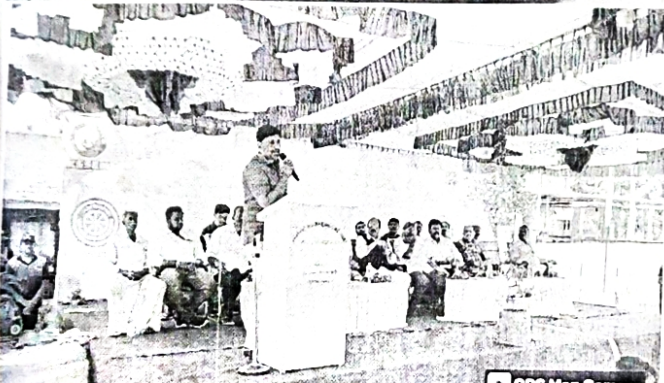

GPS Map Camera

Virupakshipura, Karnataka, India
H6JJ+63X, Virupakshipura, Karnataka 562138, India
Lat 12.580612°
Long 77.230105°
23/02/24 12:42 PM GMT +05:30