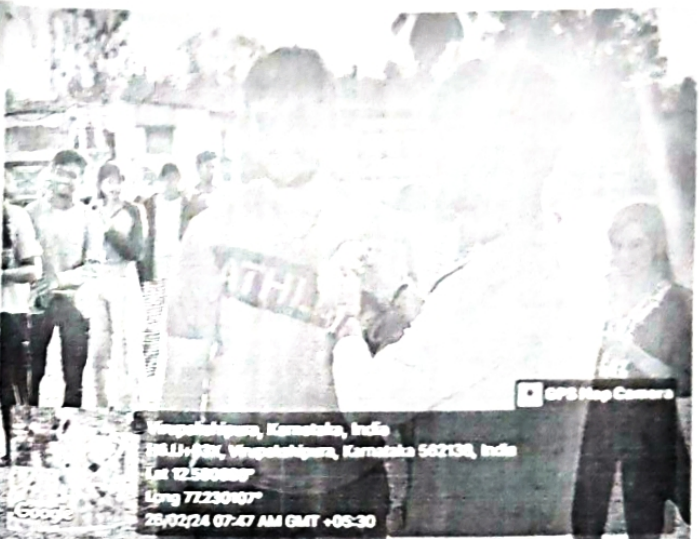

Kammavari Sangham (R) 1952

K. S. GROUP OF INSTITUTIONS

K. S. SCHOOL OF ENGINEERING AND MANAGEMENT

Approved by AICTE, New Delhi; Affiliated to VTU, Belagavi, Karnataka; Accredited by NAAC

#15, Near Vajarahalli, Mallasandra, off kanakapura Road, Bengaluru - 560109

Tel: +91 8028425012/013/163, Fax: +91 80 28425164, Mob: 88844444408 / 9606055906

www.kssem.edu.in