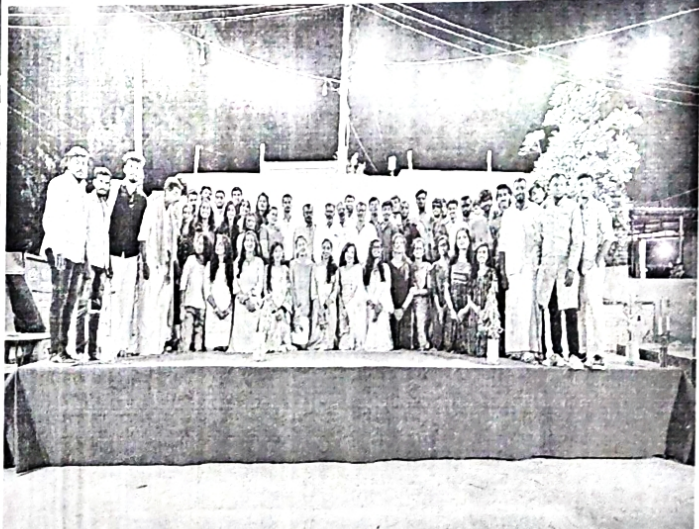

Kammavari Sangham (R) 1952
K. S. GROUP OF INSTITUTIONS
K. S. SCHOOL OF ENGINEERING AND MANAGEMENT
Approved by AICTE, New Delhi; Affiliated to VTU, Belagavi, Karnataka; Accredited by NAAC
#15, Near Vajarahalli, Mallasandra, off kanakapura Road, Bengaluru - 560109
Tel: +91 8028425012/013/163, Fax: +91 80 28425164, Mob: 88844444408 / 9606055906
www.kssem.edu.in

Vijayashikhar, Karnataka, India
HALL 633X, Vijayashikhar, Bengaluru 560109, India
Lat: 12.580689
Long: 77.230105
28/02/24 08:07 PM GMT+05:30