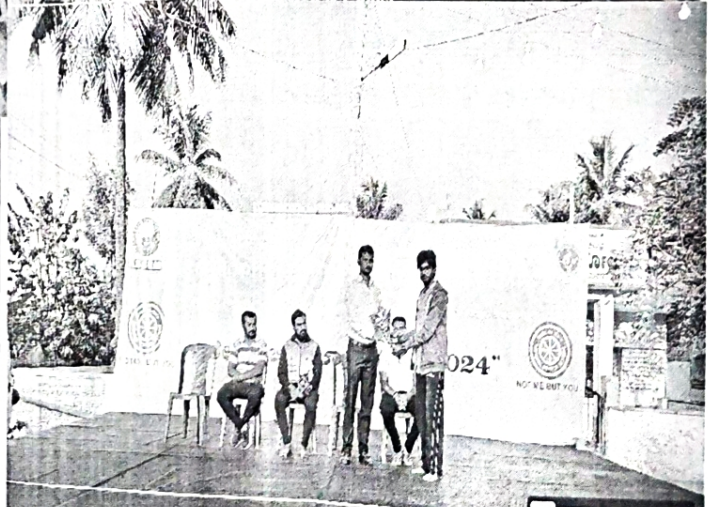

Virupakshipura, Karnataka, India
H6JJ+63X, Virupakshipura, Karnataka 562138, India
Lat 12.580704°
Long 77.229929°
28/02/24 07:24 AM GMT +05:30