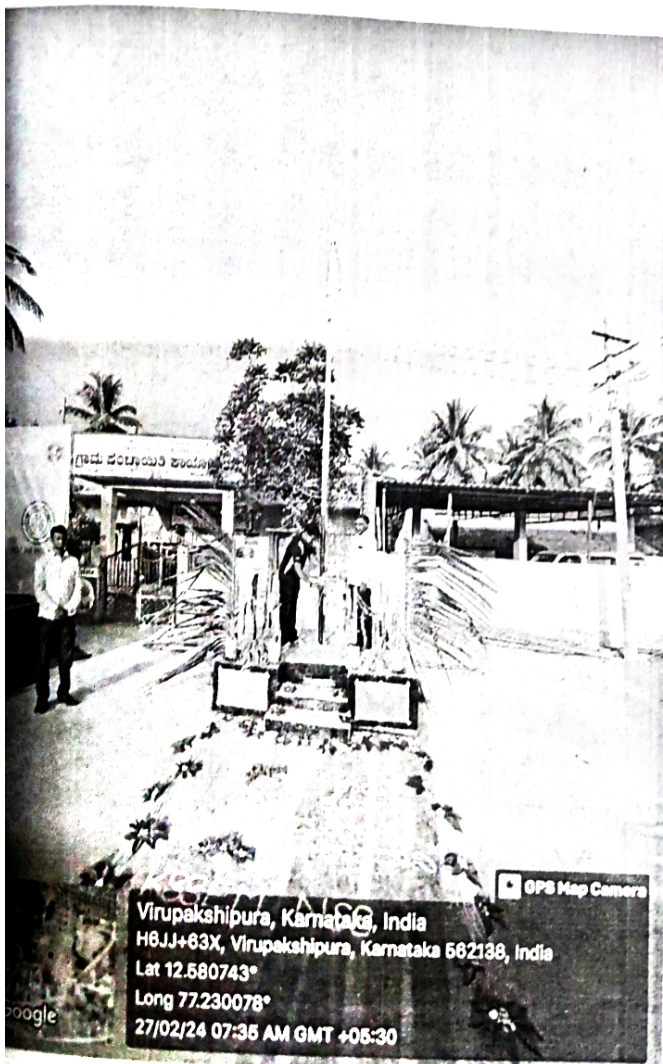

Later in the evening, cultural programs commenced at 7 p.m., with enthusiastic participation from many villagers. The day concluded with the winding up of activities at 10 p.m.

**SSEM**  
SCHOOL OF ENGINEERING AND MANAGEMENT