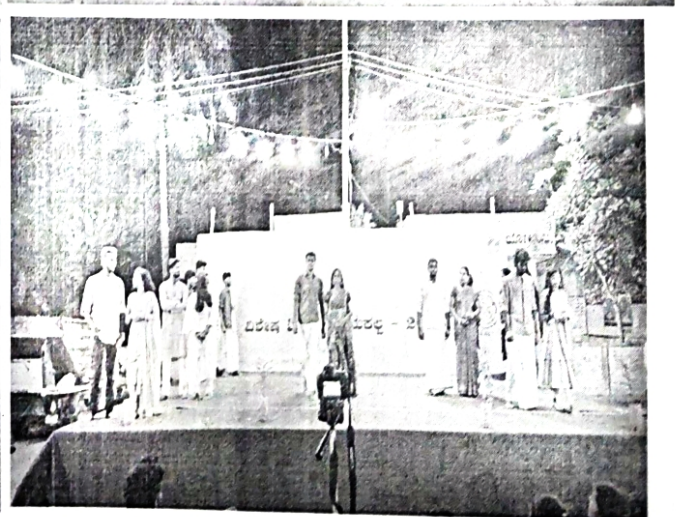

Kammavari Sangham (R) 1952
K. S. GROUP OF INSTITUTIONS

K. S. SCHOOL OF ENGINEERING AND MANAGEMENT
Approved by AICTE, New Delhi; Affiliated to VTU, Belagavi, Karnataka; Accredited by NAAC
#15, Near Vajarahalli, Mallasandra, off kanakapura Road, Bengaluru – 560109
Tel: +91 8028425012/013/163, Fax: +91 80 28425164, Mob: 88844444408 / 9606055906
www.kssem.edu.in