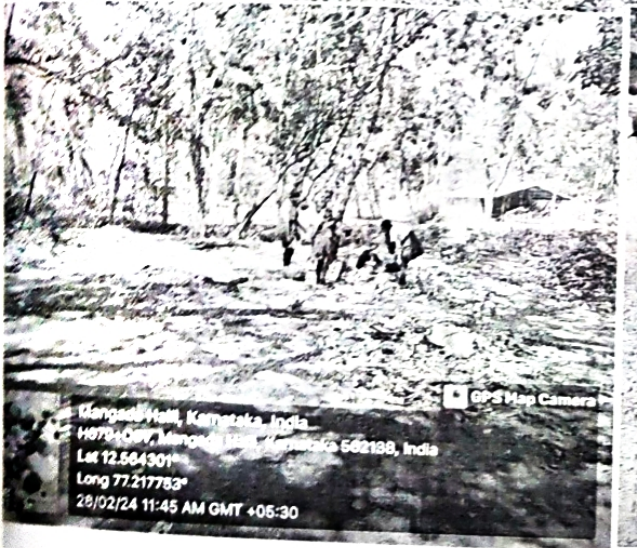

Mangada Hall, Karnataka, India
H67C+G6, Mangada Hall, Karnataka 562138, India
Lat 12.564301°
Long 77.217783°
26/02/24 10:18 AM GMT +05:30

Mangada Hall, Karnataka, India
H67C+G6, Mangada Hall, Karnataka 562138, India
Lat 12.564301°
Long 77.217783°
26/02/24 11:45 AM GMT +05:30