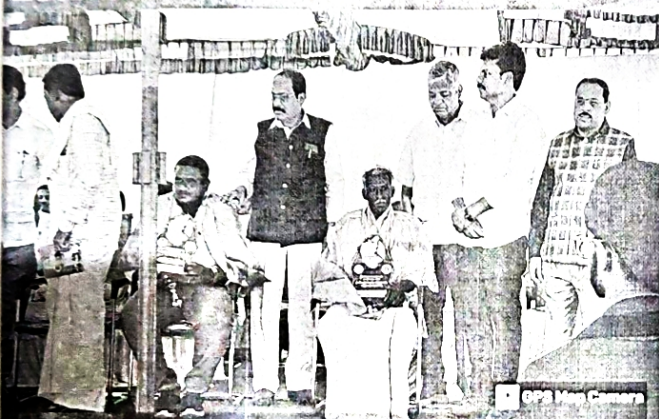

Virupakshapura, Karnataka, India
H6JJ+63X, Virupakshapura, Karnataka 562138, India
Lat 12.580634°
Long 77.230118°
23/02/24 01:04 PM GMT +05:30