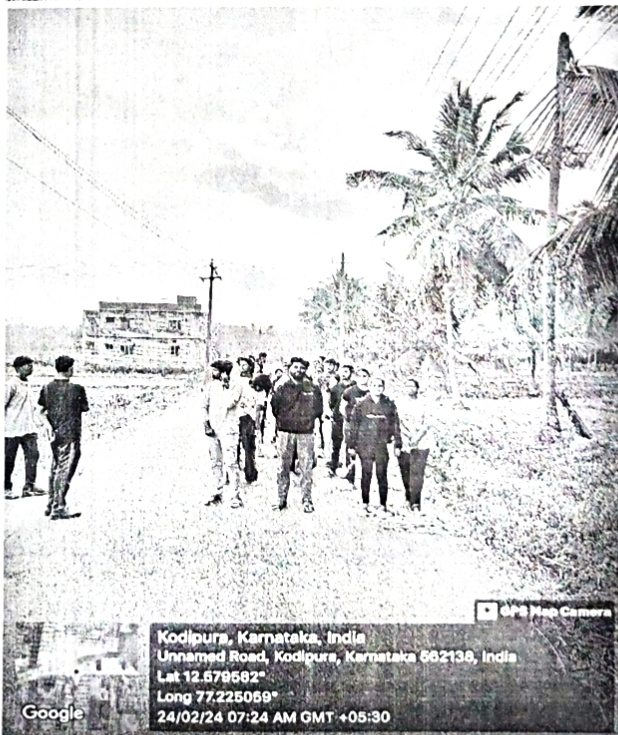

KSSEM
KARNATAKA SCHOOL OF ENGINEERING AND MANAGEMENT

Kammavari Sangham (R) 1952

K. S. GROUP OF INSTITUTIONS

K. S. SCHOOL OF ENGINEERING AND MANAGEMENT

Approved by AICTE, New Delhi; Affiliated to VTU, Belagavi, Karnataka; Accredited by NAAC

#15, Near Vajarahalli, Mallasandra, off kanakapura Road, Bengaluru – 560109

Tel: +91 8028425012/013/163, Fax: +91 80 28425164, Mob: 88844444408 / 9606055906

www.kssem.edu.in