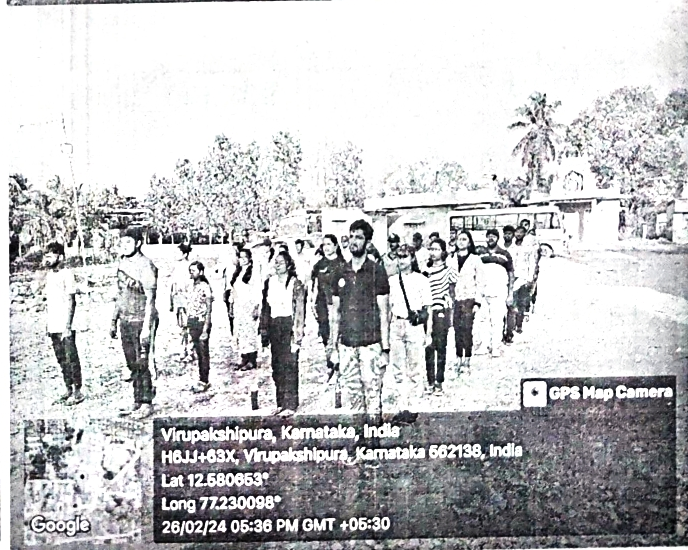

Virupakshipura, Karnataka, India
H6JJ+63X, Virupakshipura, Karnataka 562138, India
Lat 12.580737°
Long 77.230097°
26/02/24 05:45 PM GMT +05:30

Virupakshipura, Karnataka, India
H6JJ+63X, Virupakshipura, Karnataka 562138, India
Lat 12.580737°
Long 77.230079°
26/02/24 06:38 PM GMT +05:30

Virupakshipura, Karnataka, India
H6JJ+63X, Virupakshipura, Karnataka 562138, India
Lat 12.580863°
Long 77.230098°
26/02/24 06:36 PM GMT +05:30