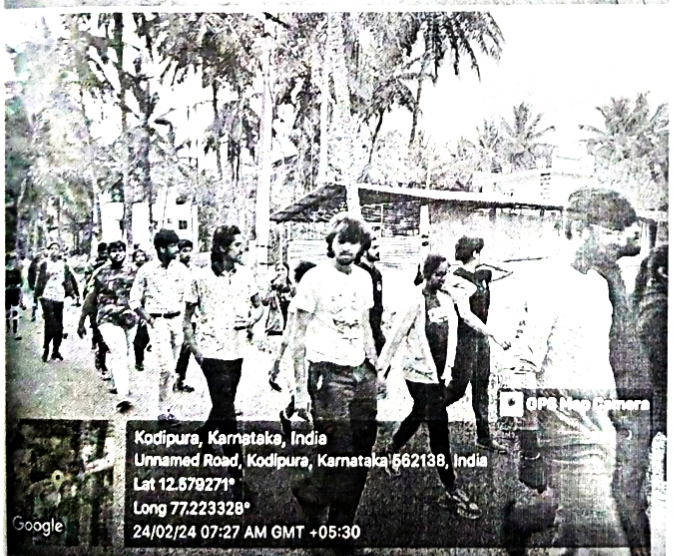

KSSEM
KARNATAKA SCHOOL OF ENGINEERING AND MANAGEMENT

Kammavari Sangham (R) 1952

K. S. GROUP OF INSTITUTIONS

K. S. SCHOOL OF ENGINEERING AND MANAGEMENT

Approved by AICTE, New Delhi; Affiliated to VTU, Belagavi, Karnataka; Accredited by NAAC

#15, Near Vajarahalli, Mallasandra, off kanakapura Road, Bengaluru – 560109

Tel: +91 8028425012/013/163, Fax: +91 80 28425164, Mob: 88844444408 / 9606055906

www.kssem.edu.in