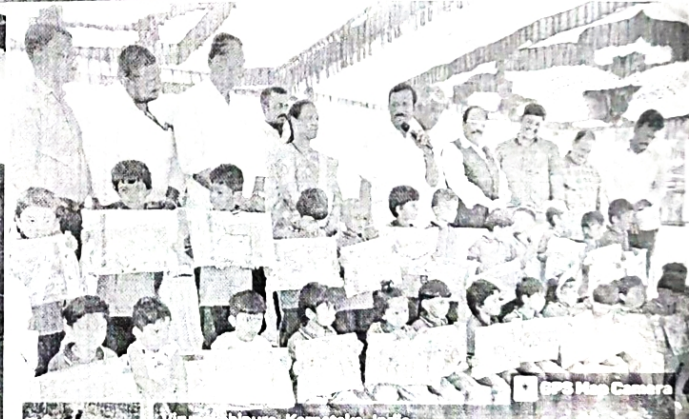

Virupakshapura, Karnataka, India
H6JJ+63X, Virupakshapura, Karnataka 562138, India
Lat 12.580634°
Long 77.230118°
23/02/24 12:59 PM GMT +05:30